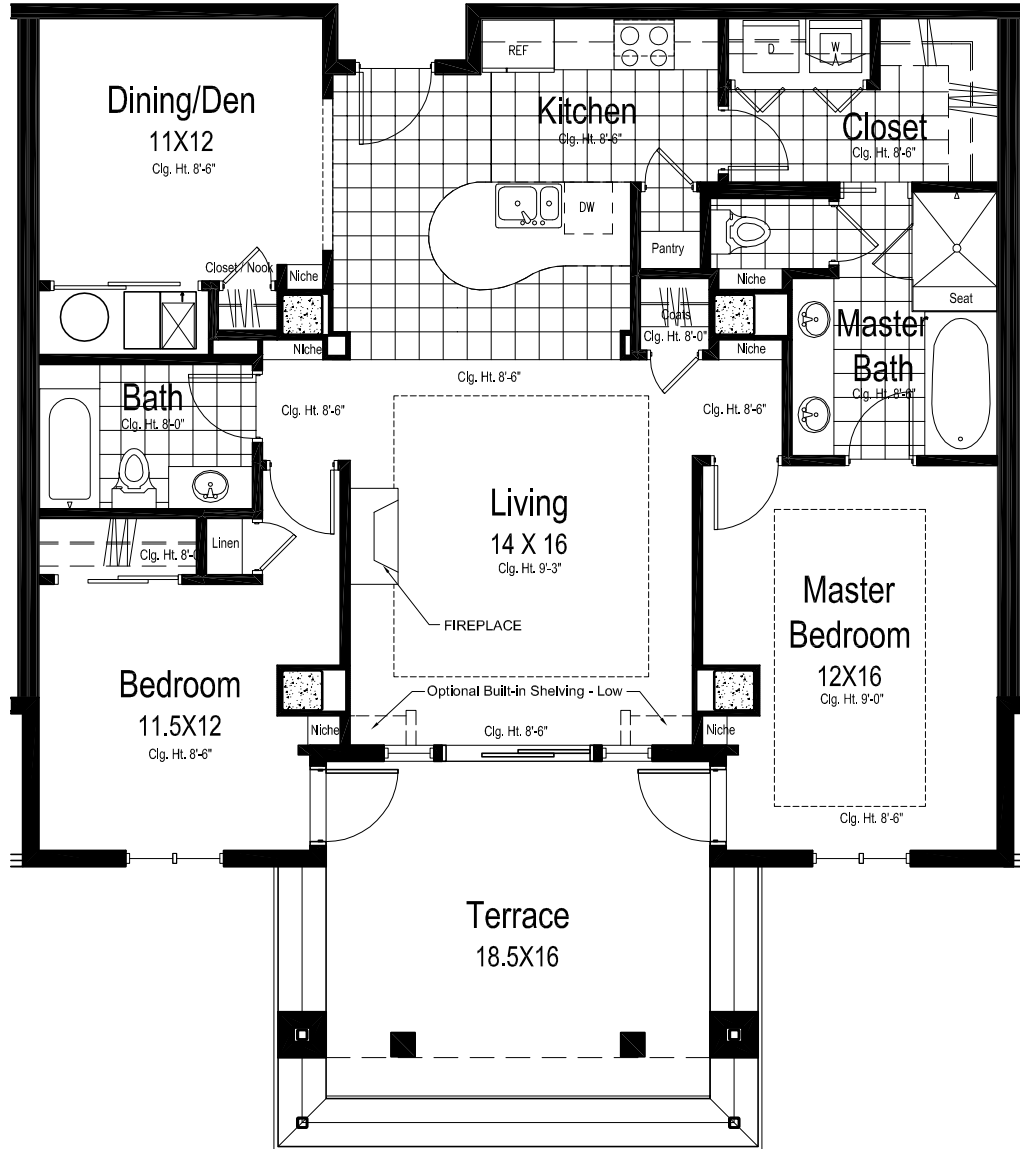

Plan Not to Scale

Bob Billings Parkway

1373 INTERIOR / 296 TERRACE ~ 1669 SQ. FT. TOTAL